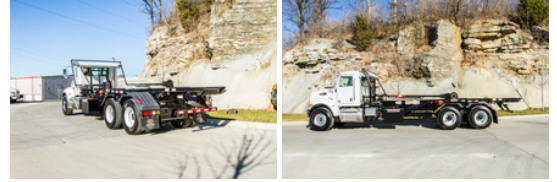

Custom Truck One Source

Kansas City, MO

Phone: (816) 241-4888

<https://www.customtruck.com/locations>

Galbreath U5-OR-174 2020 Peterbilt 348

\$ 155,950

Stock NT30374 VIN 2NP3LJ0X9LM700381

Detailed Specification

Engine Make	Paccar	Engine HP	350
Engine Model	PX9	Transmission	Automatic
Axle Config	6x4	Meter Reading	1564.0
FA Capacity	20000	Characteristic Type	Rolloff Truck
RA Capacity	46000		
Rear End Ratio	5.38		
Cab Type	Regular Cab		
Attached Body	U5-OR-174		
Wheelbase	262		