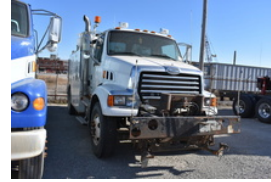

#### Detailed Specification

<b>Engine Make</b>	Cummins	<b>Engine HP</b>	300
<b>Engine Model</b>	ISC	<b>Transmission</b>	Manual
<b>Axle Config</b>	4x2	<b>Meter Reading</b>	138521.0
<b>FA Capacity</b>	12000	<b>Characteristic Type</b>	Rail Service Truck
<b>RA Capacity</b>	21000		
<b>Cab Type</b>	Regular Cab		
<b>Attached Body</b>	3820		