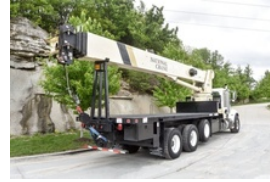

Custom Truck One Source

Kansas City, MO

Phone: (816) 558-7290

<https://www.customtruck.com/locations>

National 14127H 2007 Peterbilt 340

\$ 189,500

Stock 7M733539 VIN 2NPRLZ0X97M733539

Detailed Specification

| | | | |
|-----------------------|-------------|----------------------------|----------------------|
| Engine Make | Cummins | Engine HP | 315 |
| Engine Model | ISC D | Transmission | Manual |
| Axle Config | 8x4 | Meter Reading | 18013.0 |
| FA Capacity | 20000 | Deck Length | 22 Ft. |
| RA Capacity | 46000 | Characteristic Type | 33 Ton Crane |
| Rear End Ratio | 4.78 | | |
| Pusher Axle(s) | (1) 20k | Crane Rating | 33 Ton |
| | | Outriggers | Hydraulic Out + Down |
| Cab Type | Regular Cab | | |
| Attached Body | 14127H | | |
| Wheelbase | 288 | | |