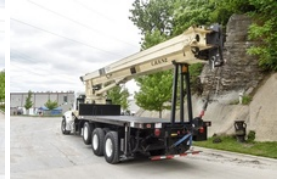

Custom Truck One Source

Kansas City, MO

Phone: (816) 558-7290

<https://www.customtruck.com/locations>

National 14127H 2007 Peterbilt 340

\$ 189,500

Stock 7M733539 VIN 2NPRLZ0X97M733539

Detailed Specification

| | | | |
|-----------------------|-------------|----------------------------|----------------------|
| Engine Make | Cummins | Engine HP | 315 |
| Engine Model | ISC D | Transmission | Manual |
| Axle Config | 8x4 | Meter Reading | 18013.0 |
| FA Capacity | 20000 | Deck Length | 22 Ft. |
| RA Capacity | 46000 | Characteristic Type | 33 Ton Crane |
| Rear End Ratio | 4.78 | | |
| Pusher Axle(s) | (1) 20k | Crane Rating | 33 Ton |
| | | Outriggers | Hydraulic Out + Down |
| Cab Type | Regular Cab | | |
| Attached Body | 14127H | | |
| Wheelbase | 288 | | |