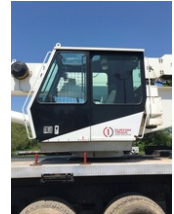

Elliott 45127R 2016 Peterbilt 367

\$ 285,500

Stock RA217605 VIN 1NPTX4TX8GD305024

Detailed Specification

| | | | |
|-----------------------|------------------|----------------------------|----------------------|
| Engine Make | Cummins | Engine HP | 450 |
| Engine Model | ISX D | Transmission | Manual |
| Axle Config | 12x6 | Meter Reading | 16339.0 |
| FA Capacity | 22000 | Characteristic Type | 45 Ton Crane |
| RA Capacity | 69000 | Crane Rating | 45 Ton |
| Rear End Ratio | 3.91 | Outriggers | Hydraulic Out + Down |
| Tag Axle(s) | (1) 23k | | |
| Pusher Axle(s) | (1) 8k Steerable | | |
| Cab Type | Regular Cab | | |
| Attached Body | 45127R | | |
| Wheelbase | 296 | | |