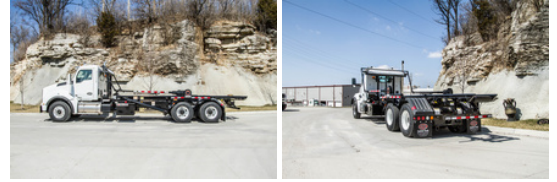

Custom Truck One Source

Kansas City, MO

Phone: (816) 241-4888

<https://www.customtruck.com/locations>

Galbreath U5-OR-174 2020 Kenworth T880

\$ 194,679

Stock NT35471 VIN 1NKZL40X6LJ417218

Detailed Specification

Engine Make	Cummins	Engine HP	450
Engine Model	X15	Transmission	Automatic
Axle Config	6x4	Meter Reading	36.0
FA Capacity	20000	Characteristic Type	Rolloff Truck
RA Capacity	46000		
Rear End Ratio	4.1		
Cab Type	Regular Cab		
Attached Body	U5-OR-174		
Wheelbase	266		