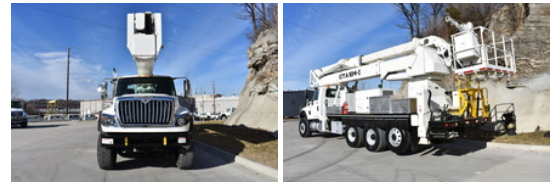

**Condor CTA-104-I 2011 International 7600**

**\$ 134,500**

Stock BJ343512 VIN 1HTWXSJT5BJ343512

**Detailed Specification**

<b>Engine Make</b>	IHC	<b>Engine HP</b>	430
<b>Engine Model</b>	MaxxForce 13 D	<b>Transmission</b>	Automatic
<b>Axle Config</b>	8x6	<b>Meter Reading</b>	26834.0
<b>FA Capacity</b>	20000	<b>Insulated</b>	Yes
<b>RA Capacity</b>	46000	<b>Characteristic Type</b>	100' Bucket
<b>Rear End Ratio</b>	5.63		
<b>Cab Type</b>	Regular Cab	<b>Outriggers</b>	Hydraulic Out + Down
<b>Attached Body</b>	CTA-104-I	<b>Basket Size</b>	2 Person
<b>Wheelbase</b>	228		
<b>Basket Rated Capacity</b>	2200		