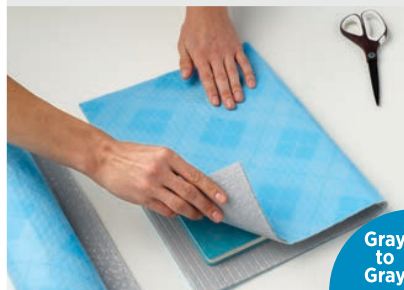

Scotch™ flex&seal SHIPPING ROLL

Use up to
50%
less time, supplies
and space than
boxes

An easier way to ship has arrived!

Press firmly for a guaranteed seal*

All you need is a Scotch™ Flex & Seal Shipping Roll
and a pair of scissors — no tape needed.

JUST CUT

Conforms to the shape
of your item.

FOLD, PRESS

Cushions to protect a wide
range of sizes and shapes.

AND SEND!

Sticks securely to itself,
not to your items.

*Proof of purchase required for reimbursement of this product.

Scotch™ flex&seal SHIPPING ROLL

No Boxes. No Filler. No Tape.

Layer 1:

Durable outer film is water and tear resistant.

Layer 2:

Built in cushion layer to protect your items.

Layer 3:

Proprietary adhesive technology that sticks securely to itself, not your items.