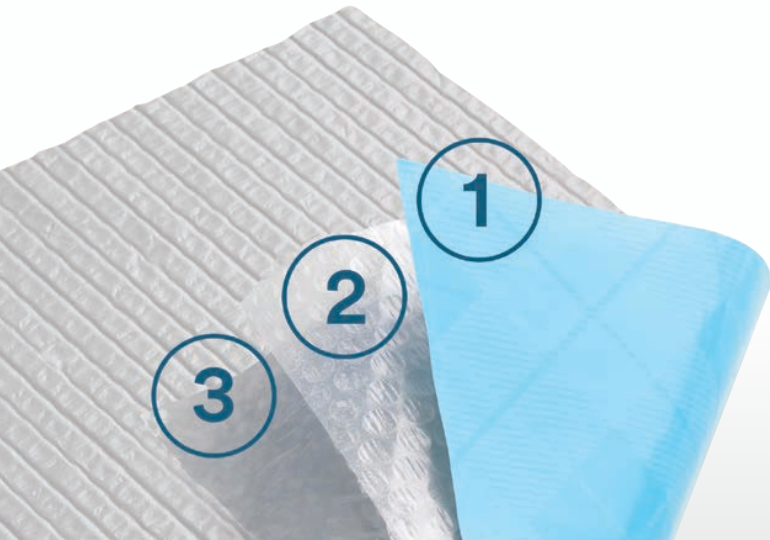

Scotch™ flex&seal SHIPPING ROLL

Use up to
50%
less time, supplies
and space than
boxes

An easier way to ship has arrived!

Press firmly for a guaranteed seal*

All you need is a Scotch™ Flex & Seal Shipping Roll
and a pair of scissors — no tape needed.

JUST CUT

Conforms to the shape
of your item.

FOLD, PRESS

Cushions to protect a wide
range of sizes and shapes.

AND SEND!

Sticks securely to itself,
not to your items.

*Proof of purchase required for reimbursement of this product.

Scotch™ flex&seal SHIPPING ROLL

No Boxes. No Filler. No Tape.

Layer 1:

Durable outer film is water and tear resistant.

Layer 2:

Built in cushion layer to protect your items.

Layer 3:

Proprietary adhesive technology that sticks securely to itself, not your items.

Scotch™ Flex & Seal Shipping Roll

ITEM #	DESCRIPTION	QTY.	LIST PRICE
A	MMM FS-1520 15" x 20', Gray and Blue	1 Roll	\$32.68
B	MMM FS-1550 15" x 50', Gray and Blue	1 Roll	\$65.98
C	MMM FS-15200 15" x 200', on Core, Gray and Blue	1 Roll	\$206.23