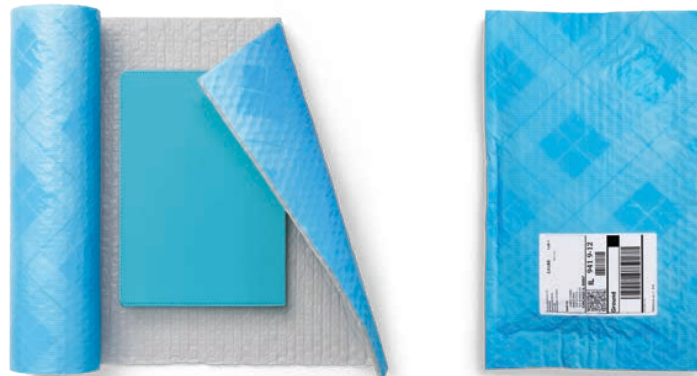

Scotch™ flex&seal SHIPPING ROLL

Use up to
50%
less time, supplies
and space than
boxes

An easier way to ship has arrived!

Press firmly for a guaranteed seal*

All you need is a Scotch™ Flex & Seal Shipping Roll
and a pair of scissors — no tape needed.

JUST CUT

Conforms to the shape
of your item.

FOLD, PRESS

Cushions to protect a wide
range of sizes and shapes.

AND SEND!

Sticks securely to itself,
not to your items.

*Proof of purchase required for reimbursement of this product.

Scotch™ flex&seal SHIPPING ROLL

No Boxes. No Filler. No Tape.

Layer 1:

Durable outer film is water and tear resistant.

Layer 2:

Built in cushion layer to protect your items.

Layer 3:

Proprietary adhesive technology that sticks securely to itself, not your items.

Scotch™ Flex & Seal Shipping Roll

ITEM #	DESCRIPTION	QTY.	LIST PRICE
A	MMM FS-1520 15" x 20', Gray and Blue	1 Roll	\$32.68
B	MMM FS-1550 15" x 50', Gray and Blue	1 Roll	\$65.98
C	MMM FS-15200 15" x 200', on Core, Gray and Blue	1 Roll	\$206.23