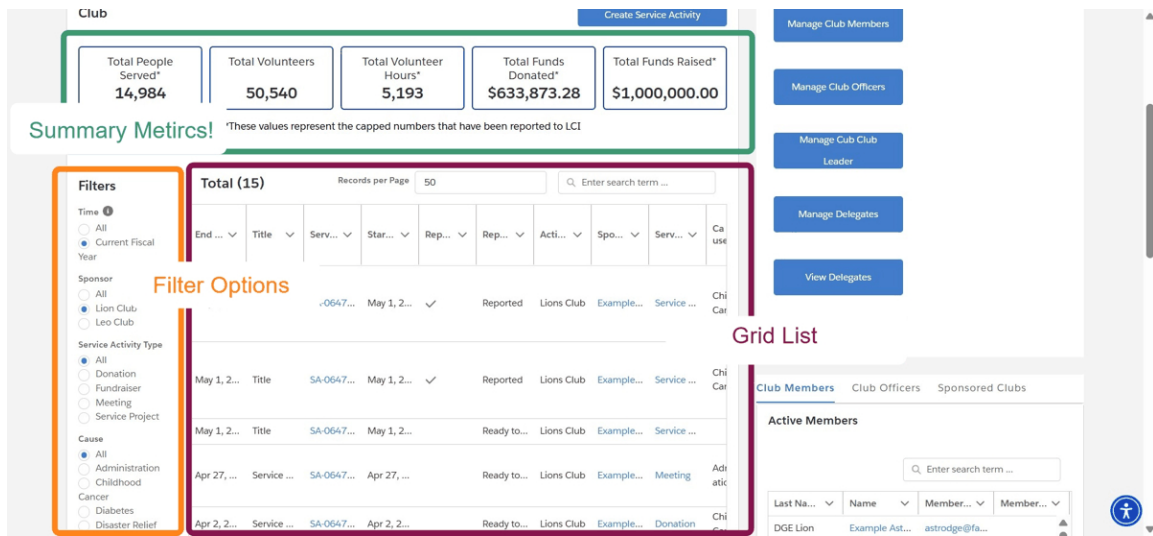

2. 点选“我的分会”

3. 进入您的分会后，点选“分会服务活动”标签。这将带您进入增强的“服务活动”登陆页面。

4. 增强的视图显示：

- 活动的摘要指标
- 提供多种过滤选项
- 符合所选条件的活动网格清单

增强的“服务活动摘要”页面体验

- 要获得全屏视图，请点选“服务”。
注：“我的服务”下拉列单不再需要，已被移除。

使用全屏宽度视图增强了页面浏览。

新功能是什么？

- 视图将扩展宽度以填充设备的荧幕。
- 关键指标汇总在页面顶部，以便快速获取
- 有多个筛选选项可用，无需以前选择固定清单查看。更灵活地满足您的需求。
- 更快速加载筛选过的活动清单视图，并提供额外的搜寻/筛选选项

摘要指标和筛选选项的工作原理。

摘要指标将随着筛选选项的更改而变动。这些都是动态的。默认筛选选项汇总以下各项指标：

- 地区 - 您的分会
 - 时间框架 - 当前年份
 - 辅导者 - 狮子会
 - 服务活动类型 - 所有类型
 - 志页 - 所有志业
- 更改筛选选项时，活动的指标和清单将会更新。

16. 可以通过点选行列标题对网格清单进行排序。

The screenshot shows the 'Service' section of the Lion Portal. At the top, there are navigation tabs: Home, Membership, Service (selected), Learn, Reports/Insights, Shop, and More. Below the navigation is a 'Create Service Activity' button. A summary section displays five key metrics: Total People Served (7,980,476), Total Volunteers (79,083), Total Volunteer Hours (475,087.2), Total Funds Donated (\$3,454,475.27), and Total Funds Raised (\$4,497,384.97). A warning icon indicates that the report has more results than can be shown (up to 2,000 rows). Below this is a 'Filters' section with options for Area, Time, and Sponsor. The main content is a table titled 'Total (2000 of 2424)'. The table has columns for End Date, Title, Service ID, Start Date, Report Status, Activity, Sponsor, Service, Cause, and Project Type. A teal circle highlights the 'End ...' column header, indicating that it can be clicked to sort the table. The table lists several service activities, including 'Foundation ...' and 'gotsneaker...'. A search bar and 'Records per Page' dropdown are also visible.