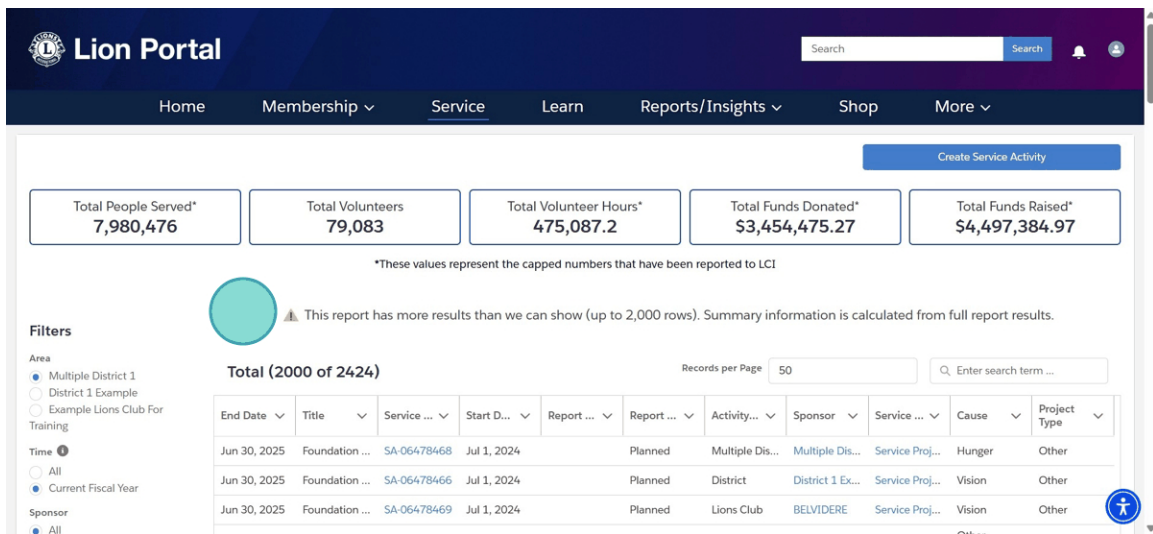

Filters: Area: Multiple District 1, District 1 Example, Example Lions Club For Training; Time: All, Current Fiscal Year; Sponsor: All

Records per Page: 50 [] [] Enter search term ...

End Date	Title	Service ...	Start D...	Report ...	Report ...	Activity...	Sponsor	Service ...	Cause	Project Type
Nov 4, 2024	Disaster Reli...	SA-06402412	Oct 20, 2024	✓	Reported	District	District 1 D	Service Proj...	Disaster Relief	Emergency Response

Showing Page 1 of 1 Pages

[First] [Prev] 1 [Next] [Last]

12. 当没有任何活动符合筛选条件匹配时，会显示一条讯息。

13. 当有超过 2,000 项活动符合条件时，列表视图中仅显示前 2,000 项活动。 指标包括总数中的所有活动。 将显示警示讯息。

14. 您可以点选“输入搜寻字词...”栏位，在结果中搜寻。

The screenshot shows the 'Service' page with a navigation bar at the top containing 'Home', 'Membership', 'Service', 'Learn', 'Reports/Insights', 'Shop', and 'More'. Below the navigation bar is a 'Create Service Activity' button. Five summary cards display: 'Total People Served* 7,980,476', 'Total Volunteers 79,083', 'Total Volunteer Hours* 475,087.2', 'Total Funds Donated* \$3,454,475.27', and 'Total Funds Raised* \$4,497,384.97'. A note states: '*These values represent the capped numbers that have been reported to LCI'. A warning icon and text indicate: 'This report has more results than we can show (up to 2,000 rows). Summary information is calculated from full report results.' The 'Filters' section on the left includes 'Area' (Multiple District 1, District 1 Example, Example Lions Club For Training), 'Time' (All, Current Fiscal Year), and 'Sponsor' (All, Multiple District, District, Lion Club, Leo Club). The main table shows a 'Total (2000 of 2424)' and 'Records per Page' set to 50. A search bar with the placeholder 'Enter search term...' is highlighted with a red circle.