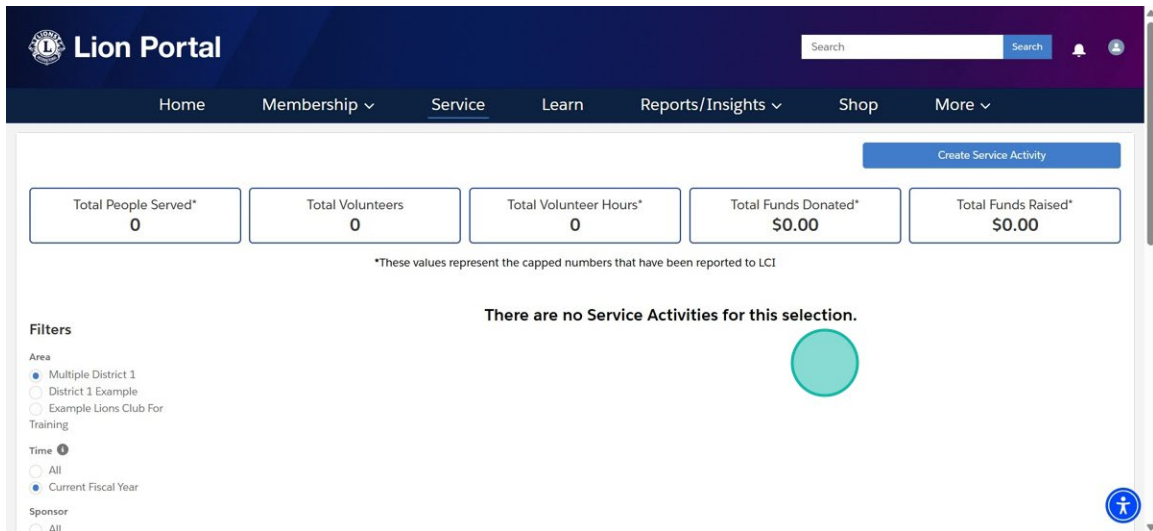

Filters: Area: Multiple District 1, District 1 Example, Example Lions Club For Training; Time: All, Current Fiscal Year; Sponsor: All

Records per Page: 50 [] [] Enter search term ...

End Date	Title	Service ...	Start D...	Report ...	Report ...	Activity...	Sponsor	Service ...	Cause	Project Type
Nov 4, 2024	Disaster Reli...	SA-06402412	Oct 20, 2024	✓	Reported	District	District 1 D	Service Proj...	Disaster Relief	Emergency Response

Showing Page 1 of 1 Pages

[First] [Prev] 1 [Next] [Last]

12. 当没有任何活动符合筛选条件匹配时，会显示一条讯息。

13. 当有超过 2,000 项活动符合条件时，列表视图中仅显示前 2,000 项活动。 指标包括总数中的所有活动。 将显示警示讯息。

14. 您可以点选“输入搜寻字词...”栏位，在结果中搜寻。

The screenshot shows the 'Service' page with a navigation bar at the top containing 'Home', 'Membership', 'Service', 'Learn', 'Reports/Insights', 'Shop', and 'More'. Below the navigation bar is a 'Create Service Activity' button. Five summary cards display: 'Total People Served* 7,980,476', 'Total Volunteers 79,083', 'Total Volunteer Hours* 475,087.2', 'Total Funds Donated* \$3,454,475.27', and 'Total Funds Raised* \$4,497,384.97'. A note states: '*These values represent the capped numbers that have been reported to LCI'. A warning icon and text indicate: 'This report has more results than we can show (up to 2,000 rows). Summary information is calculated from full report results.' The 'Filters' section on the left includes 'Area' (Multiple District 1, District 1 Example, Example Lions Club For Training), 'Time' (All, Current Fiscal Year), and 'Sponsor' (All, Multiple District, District, Lion Club, Leo Club). The main table shows a 'Total (2000 of 2424)' and 'Records per Page' set to 50. A search bar with the placeholder 'Enter search term...' is highlighted with a red circle.