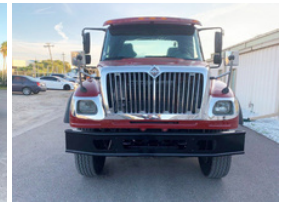

Custom Truck One Source

Tampa, FL

Phone: (813) 988-7015

<https://www.customtruck.com/locations>

2005 International 7600

\$ 59,900

Stock UT31232 VIN 1HTWYAHT95J138048

Detailed Specification

Engine Make	Cummins	Engine HP	370
Engine Model	ISM D	Transmission	Manual
Axle Config	8x4	Meter Reading	212873.0
FA Capacity	18000	Characteristic Type	Class 8 Chassis
RA Capacity	46000		
Rear End Ratio	3.91		

Pusher Axle(s) (1) 13.2k

Cab Type Regular Cab

Wheelbase 276