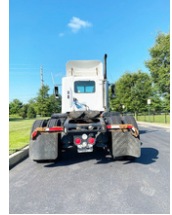

Custom Truck One Source

Cinnaminson, NJ

Phone: (856) 786-7754

<https://www.customtruck.com/locations>

2005 Freightliner Columbia

\$ 19,500

Stock UT40788 VIN 1FUJA6CVX5DU99457

Detailed Specification

Engine Make	Mercedes	Engine HP	435
Engine Model	MBE 4000	Transmission	Manual
Axle Config	6x4	Meter Reading	253688.0
FA Capacity	12000	Characteristic Type	Road Tractor
RA Capacity	40000		
Cab Type	Daycab		
Wheelbase	170		