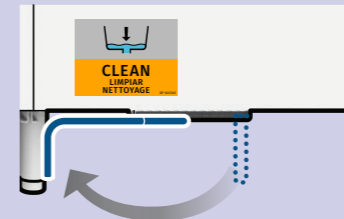

Flight Type Dishwasher | Complete Delime™ Guide

Complete Delime | Desincrustación complete | Détartrage complet

Delime
Filling for Delime process. Please wait.

Delime
Delime cycle complete. Please drain the machine or the machine will be turned off automatically.

OR

AUTO OFF
APAGADO AUTOMÁTICO
CYCLE AUTO À L'ARRÊT