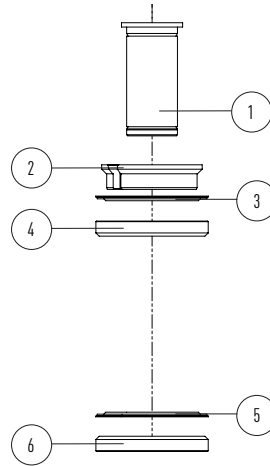

FOCUS C.I.S. 2.0 MTB STEM 50 MM

POS	PART #	PART NAME
01	250002700	C.I.S. 2.0 MTB STEM 40 MM
02	250008500	FACEPLATE

MTB ONE PIECE SL COCKPIT

POS	PART #	PART NAME
01	210002600	MTB ONE PIECE SL COCKPIT
02	222017800	PLASTIC CABLE CLIP - FRONT BRAKE
03	222017600	COVER PLUG FOR CARBON COCKPIT
04	390008000	SCREW FOR COVER PLUG
05	250028200	GOPRO MOUNT ONLY FOR CARBON COCKPIT

HEADSET 01 ACROS 01

POS	PART #	PART NAME
01	ACROS PART	COMPRESSION RING
02	ACROS PART	IPS UPPER SEAL
03	ACROS PART	AC4252R1-45-45-2RS
04	ACROS PART	BEARING CUP ZS56
05	ACROS PART	BEARING CUP ZS56
06	ACROS PART	IPS LOWER SEAL
07	ACROS PART	AC4052R2-45-45-2RS
08	ACROS PART	1.5" BASE PLATE WITH SEAL

BIKES

JAM PP2204, PP2103
THRON ² , THRON ² EQP PP2104, PP2009
JARIFA ² PP2209
AVENTURA ² PP2209, PP2404

HEADSET 02 ACROS 02

POS	PART #	PART NAME
01	ACROS PART	EXPANDER Ø 22,5 MM X 70 MM
02	ACROS PART	COMPRESSION RING
03	ACROS PART	IPS UPPER SEAL
04	ACROS PART	AC4252R1-45-45-2RS
05	ACROS PART	IPS LOWER SEAL
06	ACROS PART	AC4052R2-45-45-2RS

BIKES

ATLAS C PP2208
ATLAS AL PP2105
IZALCO MAX PP1916

HEADSET 03 ACROS 03

POS	PART #	PART NAME
01	ACROS PART	COMPRESSION RING
02	ACROS PART	IPS UPPER SEAL
03	ACROS PART	AC4252R1-45-45-2RS
04	ACROS PART	BEARING CUP ZS56
05	ACROS PART	BEARING CUP ZS66
06	ACROS PART	IPS LOWER SEAL 1.8" OR 1.5"
07	ACROS PART	AC4660-45-45-2RS
08	ACROS PART	BASE PLATE WITH SEAL 1.8" OR 1.5"