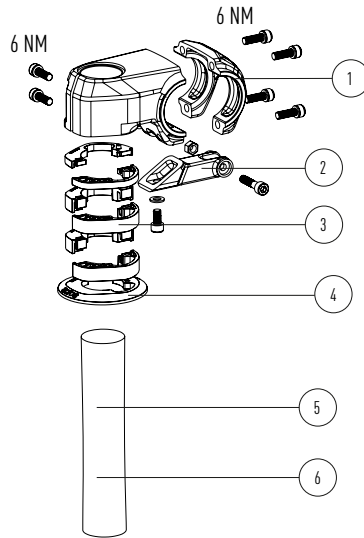

STEM 01 C.I.S. 0° STEM

POS	PART #	PART NAME	QTY
01	250019100	STEM KIT	1
02	444004200	HEADLIGHT HOLDER	1
03	385014200	SPACER KIT	1
04	385003400	HEADSET COVER ICR C.I.S.	1
05	598001200	STEERER PROTECTOR HOSE FOR S-M	1
06	598001300	STEERER PROTECTOR HOSE FOR L-XL	1

BIKES

JAM2 7. SERIES PP2201

HEADSET 04 ACROS 04

POS	PART #	PART NAME
01	ACROS PART	COMPRESSION RING
02	ACROS PART	IPS UPPER SEAL
03	ACROS PART	AC4252R1-45-45-2RS
04	ACROS PART	ANGLE ADJUSTMENT CUP 0,6° Ø56 105 MM - SIZE S/M ANGLE ADJUSTMENT CUP 0,6° Ø56 115 MM - SIZE L ANGLE ADJUSTMENT CUP 0,6° Ø56 135 MM - SIZE XL
05	ACROS PART	ANGLE ADJUSTMENT CUP 0,6° Ø66 105 MM - SIZE S/M ANGLE ADJUSTMENT CUP 0,6° Ø66 115 MM - SIZE L ANGLE ADJUSTMENT CUP 0,6° Ø66 135 MM - SIZE XL
06	ACROS PART	IPS LOWER SEAL 1.8" OR 1.5"
07	ACROS PART	AC4660-45-45-2RS
08	ACROS PART	BASE PLATE WITH SEAL 1.8" OR 1.5"

BIKES

JAM [®] PP2305
JAM [®] PP2306
SAM [®] PP2301

HEADSET 05 ACROS 05

POS	PART #	PART NAME
01	ACROS PART	COMPRESSION RING
02	ACROS PART	IPS UPPER SEAL
03	ACROS PART	AC4252R1-45-45-2RS
04	ACROS PART	ANGLE ADJUSTMENT CUP 0,6° Ø56 105 MM - SIZE S/M ANGLE ADJUSTMENT CUP 0,6° Ø56 115 MM - SIZE L ANGLE ADJUSTMENT CUP 0,6° Ø56 135 MM - SIZE XL
05	ACROS PART	ANGLE ADJUSTMENT CUP 0,6° Ø56 105 MM - SIZE S/M ANGLE ADJUSTMENT CUP 0,6° Ø56 115 MM - SIZE L ANGLE ADJUSTMENT CUP 0,6° Ø56 135 MM - SIZE XL
06	ACROS PART	IPS LOWER SEAL 1.5"
07	ACROS PART	AC4052R2-45-45-2RS
08	ACROS PART	BASE PLATE WITH SEAL 1.5"