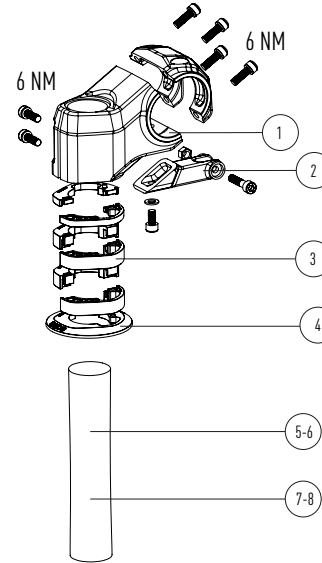

STEM 01 C.I.S. 0° STEM

POS	PART #	PART NAME	QTY
01	250019100	STEM KIT	1
02	444004200	HEADLIGHT HOLDER	1
03	385014200	SPACER KIT	1
04	385003400	HEADSET COVER ICR C.I.S.	1
05	598001200	STEERER PROTECTOR HOSE FOR S-M	1
06	598001300	STEERER PROTECTOR HOSE FOR L-XL	1

STEM 02 COCKPIT 30°

POS	PART #	PART NAME	QTY
01	250013600	STEM KIT	1
02	444004200	HEADLIGHT HOLDER	1
03	385014200	SPACER KIT	1
04	385003400	HEADSET COVER ICR C.I.S.	1
05	ACROS PART	ACROS ZS56 UPPER PART FOR INTEGRATED CABLE ROUTING	1
06	ACROS PART	ACROS ZS56 LOWER PART	1
07	598001200	STEERER PROTECTOR HOSE FOR S-M	1
08	598001300	STEERER PROTECTOR HOSE FOR L-XL	1

BIKES

THRON², THRON² EQP | PP2207, PP2009

JARIFA² | PP2209, PP2010

AVENTURA² | PP2209, PP2010

STEM 03 RAVEN

POS	PART #	PART NAME	QTY
1	250014400	ACE ROAD STEM 60 MM WITH SCREWS 2XM5X18	1
2	385004000	REARCOVER + AHEAD CAP + SCREW M6X35, COUNTERSINK	1
3	385003800	SPACER SET 5 MM	2
4	385003900	SPACER SET 10 MM	2
5	598002500	CABLE HOLDER FOR ACE STEM 60 MM WITH SCREW M4X12	1
6	250015100	FACE PLATE WITH SCREWS 2XM5X18	1
7	250009300	BEARING CAP RAVEN	1
8	998057400	COMPUTER MOUNT SET GARMIN & WAHOO	1
9	998027400	GOPRO MOUNT	1

BIKES

RAVEN | PP2303

STEM 04 ROAD

POS	PART #	PART NAME	QTY
1	250014500	ACE ROAD STEM 70 MM WITH SCREWS 2XM5X18	1
2	250014600	ACE ROAD STEM 80 MM WITH SCREWS 2XM5X18	1
3	250014700	ACE ROAD STEM 90 MM WITH SCREWS 2XM5X18	1
4	250014800	ACE ROAD STEM 100 MM WITH SCREWS 2XM5X18	1
5	250014900	ACE ROAD STEM 110 MM WITH SCREWS 2XM5X18	1
6	250015000	ACE ROAD STEM 120 MM WITH SCREWS 2XM5X18	1
7	385004000	REARCOVER + AHEAD CAP + SCREW M6X35, COUNTERSINK	1
8	385003800	SPACER SET 5 MM	2
9	385003900	SPACER SET 10 MM	2
10	598002600	CABLE HOLDER FOR ACE STEM 70 MM WITH SCREW M4X12	1
11	598002700	CABLE HOLDER FOR ACE STEM 80 MM WITH SCREW M4X12	1
12	598002800	CABLE HOLDER FOR ACE STEM 90 MM WITH SCREW M4X13	1
13	598002900	CABLE HOLDER FOR ACE STEM 100 MM WITH SCREW M4X13	1
14	598003000	CABLE HOLDER FOR ACE STEM 110 MM WITH SCREW M4X14	1