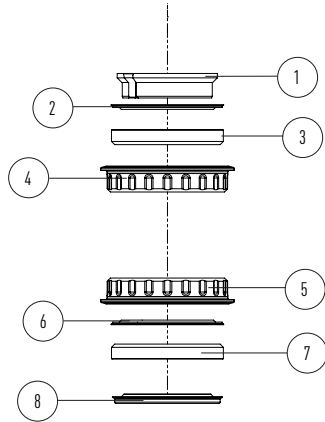

BIKES

JAM 6-S, JAM 8-S, THRON 6-S, THRON 6-S, JAM 7-S,
JAM 6-S, JAM 8-S, SAM 6-S, JAM SL, VAM SL

FOCUS C.I.S. 2.0 MTB STEM 40 MM

POS	PART #	PART NAME
01	250002600	C.I.S. 2.0 MTB STEM 40 MM
02	250008500	FACEPLATE

FOCUS C.I.S. 2.0 MTB STEM 50 MM

POS	PART #	PART NAME
01	250002700	C.I.S. 2.0 MTB STEM 40 MM
02	250008500	FACEPLATE

MTB ONE PIECE SL COCKPIT

POS	PART #	PART NAME
01	210002600	MTB ONE PIECE SL COCKPIT
02	222017800	PLASTIC CABLE CLIP - FRONT BRAKE
03	222017600	COVER PLUG FOR CARBON COCKPIT
04	390008000	SCREW FOR COVER PLUG
05	250028200	GOPRO MOUNT ONLY FOR CARBON COCKPIT

HEADSET 01 ACROS 01

POS	PART #	PART NAME
01	ACROS PART	COMPRESSION RING
02	ACROS PART	IPS UPPER SEAL
03	ACROS PART	AC4252R1-45-45-2RS
04	ACROS PART	BEARING CUP ZS56
05	ACROS PART	BEARING CUP ZS56
06	ACROS PART	IPS LOWER SEAL
07	ACROS PART	AC4052R2-45-45-2RS
08	ACROS PART	1.5" BASE PLATE WITH SEAL

BIKES

JAM PP2204, PP2103
THRON ² , THRON ² EQP PP2104, PP2009
JARIFA ² PP2209
AVENTURA ² PP2209, PP2404

HEADSET 02 ACROS 02

POS	PART #	PART NAME
01	ACROS PART	EXPANDER Ø 22,5 MM X 70 MM
02	ACROS PART	COMPRESSION RING
03	ACROS PART	IPS UPPER SEAL
04	ACROS PART	AC4252R1-45-45-2RS
05	ACROS PART	IPS LOWER SEAL
06	ACROS PART	AC4052R2-45-45-2RS