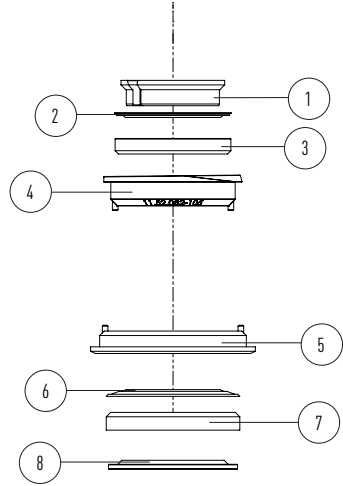

BIKES

JAM PP2204, PP2103
THRON ² , THRON ² EQP PP2104, PP2009
JARIFA ² PP2209
AVENTURA ² PP2209, PP2404

HEADSET 02 ACROS 02

POS	PART #	PART NAME
01	ACROS PART	EXPANDER Ø 22,5 MM X 70 MM
02	ACROS PART	COMPRESSION RING
03	ACROS PART	IPS UPPER SEAL
04	ACROS PART	AC4252R1-45-45-2RS
05	ACROS PART	IPS LOWER SEAL
06	ACROS PART	AC4052R2-45-45-2RS

BIKES

ATLAS C PP2208
ATLAS AL PP2105
IZALCO MAX PP1916

HEADSET 03 ACROS 03

POS	PART #	PART NAME
01	ACROS PART	COMPRESSION RING
02	ACROS PART	IPS UPPER SEAL
03	ACROS PART	AC4252R1-45-45-2RS
04	ACROS PART	BEARING CUP ZS56
05	ACROS PART	BEARING CUP ZS66
06	ACROS PART	IPS LOWER SEAL 1.8" OR 1.5"
07	ACROS PART	AC4660-45-45-2RS
08	ACROS PART	BASE PLATE WITH SEAL 1.8" OR 1.5"

BIKES

JAM2 7. SERIES PP2201

HEADSET 04 ACROS 04

POS	PART #	PART NAME
01	ACROS PART	COMPRESSION RING
02	ACROS PART	IPS UPPER SEAL
03	ACROS PART	AC4252R1-45-45-2RS
04	ACROS PART	ANGLE ADJUSTMENT CUP 0,6° Ø56 105 MM - SIZE S/M ANGLE ADJUSTMENT CUP 0,6° Ø56 115 MM - SIZE L ANGLE ADJUSTMENT CUP 0,6° Ø56 135 MM - SIZE XL
05	ACROS PART	ANGLE ADJUSTMENT CUP 0,6° Ø66 105 MM - SIZE S/M ANGLE ADJUSTMENT CUP 0,6° Ø66 115 MM - SIZE L ANGLE ADJUSTMENT CUP 0,6° Ø66 135 MM - SIZE XL
06	ACROS PART	IPS LOWER SEAL 1.8" OR 1.5"
07	ACROS PART	AC4660-45-45-2RS
08	ACROS PART	BASE PLATE WITH SEAL 1.8" OR 1.5"

BIKES

JAM [®] PP2305
JAM [®] PP2306
SAM [®] PP2301

HEADSET 05 ACROS 05

POS	PART #	PART NAME
01	ACROS PART	COMPRESSION RING
02	ACROS PART	IPS UPPER SEAL
03	ACROS PART	AC4252R1-45-45-2RS
04	ACROS PART	ANGLE ADJUSTMENT CUP 0,6° Ø56 105 MM - SIZE S/M ANGLE ADJUSTMENT CUP 0,6° Ø56 115 MM - SIZE L ANGLE ADJUSTMENT CUP 0,6° Ø56 135 MM - SIZE XL
05	ACROS PART	ANGLE ADJUSTMENT CUP 0,6° Ø56 105 MM - SIZE S/M ANGLE ADJUSTMENT CUP 0,6° Ø56 115 MM - SIZE L ANGLE ADJUSTMENT CUP 0,6° Ø56 135 MM - SIZE XL
06	ACROS PART	IPS LOWER SEAL 1.5"
07	ACROS PART	AC4052R2-45-45-2RS
08	ACROS PART	BASE PLATE WITH SEAL 1.5"