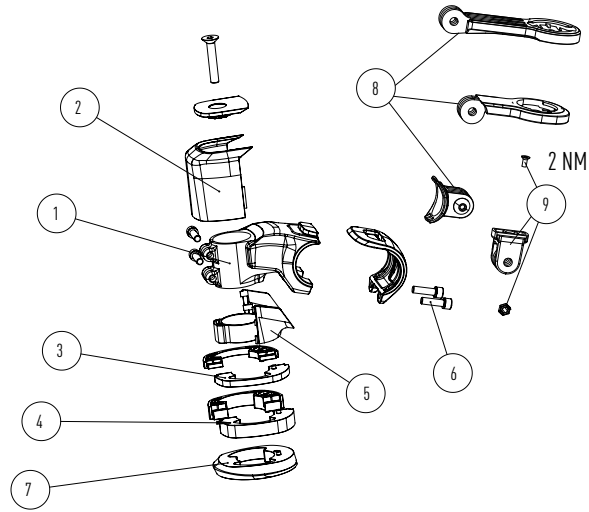

STEM 02 COCKPIT 30°

POS	PART #	PART NAME	QTY
01	250013600	STEM KIT	1
02	444004200	HEADLIGHT HOLDER	1
03	385014200	SPACER KIT	1
04	385003400	HEADSET COVER ICR C.I.S.	1
05	ACROS PART	ACROS ZS56 UPPER PART FOR INTEGRATED CABLE ROUTING	1
06	ACROS PART	ACROS ZS56 LOWER PART	1
07	598001200	STEERER PROTECTOR HOSE FOR S-M	1
08	598001300	STEERER PROTECTOR HOSE FOR L-XL	1

BIKES

THRON², THRON² EQP | PP2207, PP2009

JARIFA² | PP2209, PP2010

AVENTURA² | PP2209, PP2010

STEM 03 RAVEN

POS	PART #	PART NAME	QTY
1	250014400	ACE ROAD STEM 60 MM WITH SCREWS 2XM5X18	1
2	385004000	REARCOVER + AHEAD CAP + SCREW M6X35, COUNTERSINK	1
3	385003800	SPACER SET 5 MM	2
4	385003900	SPACER SET 10 MM	2
5	598002500	CABLE HOLDER FOR ACE STEM 60 MM WITH SCREW M4X12	1
6	250015100	FACE PLATE WITH SCREWS 2XM5X18	1
7	250009300	BEARING CAP RAVEN	1
8	998057400	COMPUTER MOUNT SET GARMIN & WAHOO	1
9	998027400	GOPRO MOUNT	1

BIKES

RAVEN | PP2303

STEM 04 ROAD

POS	PART #	PART NAME	QTY
1	250014500	ACE ROAD STEM 70 MM WITH SCREWS 2XM5X18	1
2	250014600	ACE ROAD STEM 80 MM WITH SCREWS 2XM5X18	1
3	250014700	ACE ROAD STEM 90 MM WITH SCREWS 2XM5X18	1
4	250014800	ACE ROAD STEM 100 MM WITH SCREWS 2XM5X18	1
5	250014900	ACE ROAD STEM 110 MM WITH SCREWS 2XM5X18	1
6	250015000	ACE ROAD STEM 120 MM WITH SCREWS 2XM5X18	1
7	385004000	REARCOVER + AHEAD CAP + SCREW M6X35, COUNTERSINK	1
8	385003800	SPACER SET 5 MM	2
9	385003900	SPACER SET 10 MM	2
10	598002600	CABLE HOLDER FOR ACE STEM 70 MM WITH SCREW M4X12	1
11	598002700	CABLE HOLDER FOR ACE STEM 80 MM WITH SCREW M4X12	1
12	598002800	CABLE HOLDER FOR ACE STEM 90 MM WITH SCREW M4X13	1
13	598002900	CABLE HOLDER FOR ACE STEM 100 MM WITH SCREW M4X13	1
14	598003000	CABLE HOLDER FOR ACE STEM 110 MM WITH SCREW M4X14	1