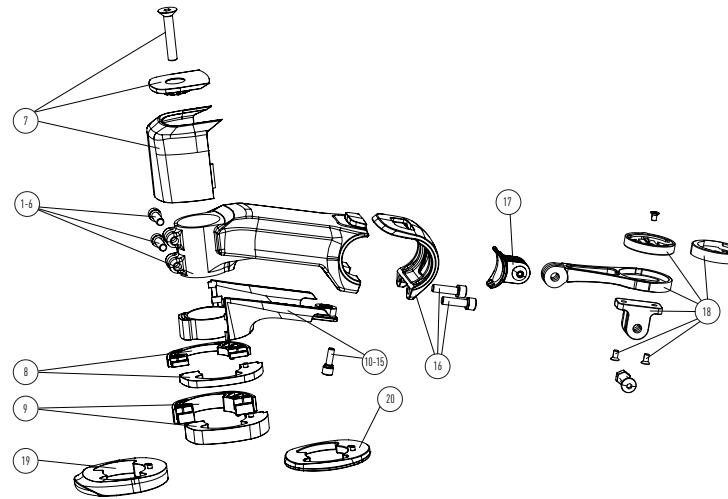

STEM 02 COCKPIT 30°

POS	PART #	PART NAME	QTY
01	250013600	STEM KIT	1
02	444004200	HEADLIGHT HOLDER	1
03	385014200	SPACER KIT	1
04	385003400	HEADSET COVER ICR C.I.S.	1
05	ACROS PART	ACROS ZS56 UPPER PART FOR INTEGRATED CABLE ROUTING	1
06	ACROS PART	ACROS ZS56 LOWER PART	1
07	598001200	STEERER PROTECTOR HOSE FOR S-M	1
08	598001300	STEERER PROTECTOR HOSE FOR L-XL	1

BIKES

THRON², THRON² EQP | PP2207, PP2009

JARIFA² | PP2209, PP2010

AVENTURA² | PP2209, PP2010

STEM 03 RAVEN

POS	PART #	PART NAME	QTY
1	250014400	ACE ROAD STEM 60 MM WITH SCREWS 2XM5X18	1
2	385004000	REARCOVER + AHEAD CAP + SCREW M6X35, COUNTERSINK	1
3	385003800	SPACER SET 5 MM	2
4	385003900	SPACER SET 10 MM	2
5	598002500	CABLE HOLDER FOR ACE STEM 60 MM WITH SCREW M4X12	1
6	250015100	FACE PLATE WITH SCREWS 2XM5X18	1
7	250009300	BEARING CAP RAVEN	1
8	998057400	COMPUTER MOUNT SET GARMIN & WAHOO	1
9	998027400	GOPRO MOUNT	1

BIKES

RAVEN | PP2303

STEM 04 ROAD

POS	PART #	PART NAME	QTY
1	250014500	ACE ROAD STEM 70 MM WITH SCREWS 2XM5X18	1
2	250014600	ACE ROAD STEM 80 MM WITH SCREWS 2XM5X18	1
3	250014700	ACE ROAD STEM 90 MM WITH SCREWS 2XM5X18	1
4	250014800	ACE ROAD STEM 100 MM WITH SCREWS 2XM5X18	1
5	250014900	ACE ROAD STEM 110 MM WITH SCREWS 2XM5X18	1
6	250015000	ACE ROAD STEM 120 MM WITH SCREWS 2XM5X18	1
7	385004000	REARCOVER + AHEAD CAP + SCREW M6X35, COUNTERSINK	1
8	385003800	SPACER SET 5 MM	2
9	385003900	SPACER SET 10 MM	2
10	598002600	CABLE HOLDER FOR ACE STEM 70 MM WITH SCREW M4X12	1
11	598002700	CABLE HOLDER FOR ACE STEM 80 MM WITH SCREW M4X12	1
12	598002800	CABLE HOLDER FOR ACE STEM 90 MM WITH SCREW M4X13	1
13	598002900	CABLE HOLDER FOR ACE STEM 100 MM WITH SCREW M4X13	1
14	598003000	CABLE HOLDER FOR ACE STEM 110 MM WITH SCREW M4X14	1