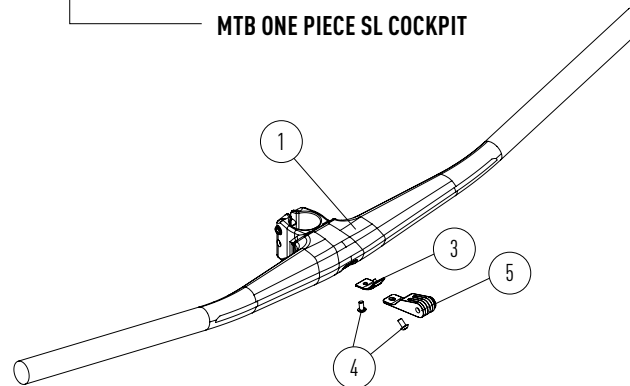

BIKES

JAM 6-S, JAM 8-S, THRON 6-S, THRON 6-S, JAM 7-S,
JAM 6-S, JAM 8-S, SAM 6-S, JAM SL, VAM SL

FOCUS C.I.S. 2.0 MTB STEM 40 MM

POS	PART #	PART NAME
01	250002600	C.I.S. 2.0 MTB STEM 40 MM
02	250008500	FACEPLATE

FOCUS C.I.S. 2.0 MTB STEM 50 MM

POS	PART #	PART NAME
01	250002700	C.I.S. 2.0 MTB STEM 40 MM
02	250008500	FACEPLATE

MTB ONE PIECE SL COCKPIT

POS	PART #	PART NAME
01	210002600	MTB ONE PIECE SL COCKPIT
02	222017800	PLASTIC CABLE CLIP - FRONT BRAKE
03	222017600	COVER PLUG FOR CARBON COCKPIT
04	390008000	SCREW FOR COVER PLUG
05	250028200	GOPRO MOUNT ONLY FOR CARBON COCKPIT