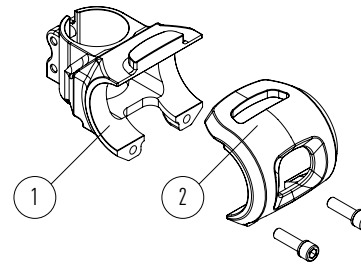

15	598003100	CABLE HOLDER FOR ACE STEM 120 MM WITH SCREW M4X12	1
16	250015100	FACE PLATE WITH SCREWS 2XM5X18	1
17	998027400	FACEPLATE ADAPTER + SCHRAUBEN	1
18	998057400	COMPUTER MOUNT + GOPRO MOUNT	1
19	8880012900	BEARING CAP IZALCO G4	1
20	250009100	BEARING CAP ATLAS C	1

BIKES

ATLAS C | PP2208

ATLAS AL | PP2105

IZALCO MAX | PP1916

FOCUS C.I.S. 2.0 MTB STEM PLASTIC PARTS KIT

POS	PART #	PART NAME
01	385000900	AHEAD SCREW-M6X30
02	385020500	TOPCAP
03	250008600	STEM COVER
04	998019000	CABLE SPACER GOPRO
05	222001700	CABLE SPACER
06	385000600	SPACER 5 MM
07	385000500	SPACER 10 MM
08	250016200	HEADSET COVER
09	222001600	SPACER GOPRO
10	385010400	TOPCAP BOSCH MOUNT
11	998015700	BOSCH MOUNT
12	998017400	SHIMANO MOUNT

BIKES

JAM 6-S, JAM 8-S, THRON 6-S, THRON 6-S, JAM 7-S,
JAM 6-S, JAM 8-S, SAM 6-S, JAM SL, VAM SL

FOCUS C.I.S. 2.0 MTB STEM 40 MM

POS	PART #	PART NAME
01	250002600	C.I.S. 2.0 MTB STEM 40 MM
02	250008500	FACEPLATE

FOCUS C.I.S. 2.0 MTB STEM 50 MM

POS	PART #	PART NAME
01	250002700	C.I.S. 2.0 MTB STEM 40 MM
02	250008500	FACEPLATE

MTB ONE PIECE SL COCKPIT

POS	PART #	PART NAME
01	210002600	MTB ONE PIECE SL COCKPIT
02	222017800	PLASTIC CABLE CLIP - FRONT BRAKE
03	222017600	COVER PLUG FOR CARBON COCKPIT
04	390008000	SCREW FOR COVER PLUG
05	250028200	GOPRO MOUNT ONLY FOR CARBON COCKPIT