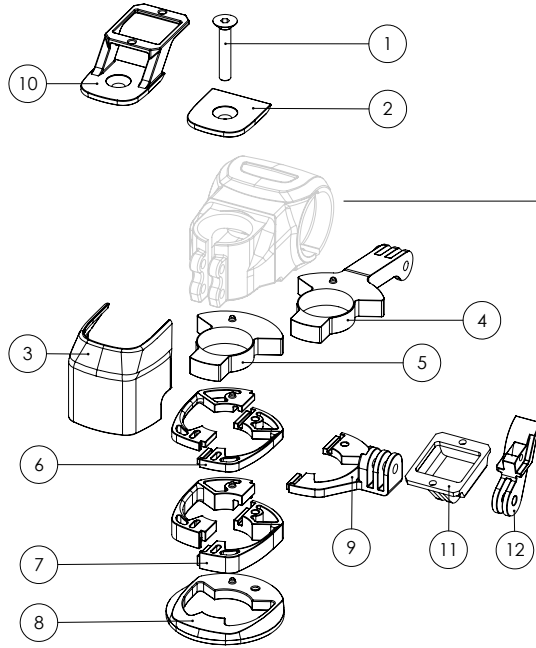

BIKES

RAVEN | PP2303

STEM 04 ROAD

POS	PART #	PART NAME	QTY
1	250014500	ACE ROAD STEM 70 MM WITH SCREWS 2XM5X18	1
2	250014600	ACE ROAD STEM 80 MM WITH SCREWS 2XM5X18	1
3	250014700	ACE ROAD STEM 90 MM WITH SCREWS 2XM5X18	1
4	250014800	ACE ROAD STEM 100 MM WITH SCREWS 2XM5X18	1
5	250014900	ACE ROAD STEM 110 MM WITH SCREWS 2XM5X18	1
6	250015000	ACE ROAD STEM 120 MM WITH SCREWS 2XM5X18	1
7	385004000	REARCOVER + AHEAD CAP + SCREW M6X35, COUNTERSINK	1
8	385003800	SPACER SET 5 MM	2
9	385003900	SPACER SET 10 MM	2
10	598002600	CABLE HOLDER FOR ACE STEM 70 MM WITH SCREW M4X12	1
11	598002700	CABLE HOLDER FOR ACE STEM 80 MM WITH SCREW M4X12	1
12	598002800	CABLE HOLDER FOR ACE STEM 90 MM WITH SCREW M4X13	1
13	598002900	CABLE HOLDER FOR ACE STEM 100 MM WITH SCREW M4X13	1
14	598003000	CABLE HOLDER FOR ACE STEM 110 MM WITH SCREW M4X14	1

15	598003100	CABLE HOLDER FOR ACE STEM 120 MM WITH SCREW M4X12	1
16	250015100	FACE PLATE WITH SCREWS 2XM5X18	1
17	998027400	FACEPLATE ADAPTER + SCHRAUBEN	1
18	998057400	COMPUTER MOUNT + GOPRO MOUNT	1
19	8880012900	BEARING CAP IZALCO G4	1
20	250009100	BEARING CAP ATLAS C	1

BIKES

ATLAS C | PP2208

ATLAS AL | PP2105

IZALCO MAX | PP1916

FOCUS C.I.S. 2.0 MTB STEM PLASTIC PARTS KIT

POS	PART #	PART NAME
01	385000900	AHEAD SCREW-M6X30
02	385020500	TOPCAP
03	250008600	STEM COVER
04	998019000	CABLE SPACER GOPRO
05	222001700	CABLE SPACER
06	385000600	SPACER 5 MM
07	385000500	SPACER 10 MM
08	250016200	HEADSET COVER
09	222001600	SPACER GOPRO
10	385010400	TOPCAP BOSCH MOUNT
11	998015700	BOSCH MOUNT
12	998017400	SHIMANO MOUNT