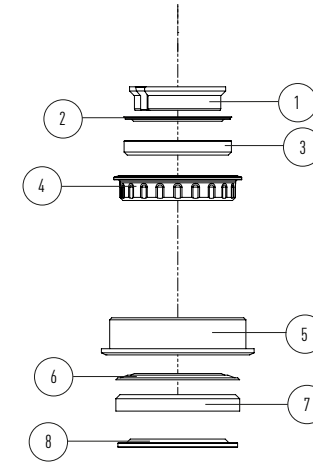

HEADSET 01 ACROS 01

POS	PART #	PART NAME
01	ACROS PART	COMPRESSION RING
02	ACROS PART	IPS UPPER SEAL
03	ACROS PART	AC4252R1-45-45-2RS
04	ACROS PART	BEARING CUP ZS56
05	ACROS PART	BEARING CUP ZS56
06	ACROS PART	IPS LOWER SEAL
07	ACROS PART	AC4052R2-45-45-2RS
08	ACROS PART	1.5" BASE PLATE WITH SEAL

BIKES

JAM PP2204, PP2103
THRON ² , THRON ² EQP PP2104, PP2009
JARIFA ² PP2209
AVENTURA ² PP2209, PP2404

HEADSET 02 ACROS 02

POS	PART #	PART NAME
01	ACROS PART	EXPANDER Ø 22,5 MM X 70 MM
02	ACROS PART	COMPRESSION RING
03	ACROS PART	IPS UPPER SEAL
04	ACROS PART	AC4252R1-45-45-2RS
05	ACROS PART	IPS LOWER SEAL
06	ACROS PART	AC4052R2-45-45-2RS

BIKES

ATLAS C PP2208
ATLAS AL PP2105
IZALCO MAX PP1916

HEADSET 03 ACROS 03

POS	PART #	PART NAME
01	ACROS PART	COMPRESSION RING
02	ACROS PART	IPS UPPER SEAL
03	ACROS PART	AC4252R1-45-45-2RS
04	ACROS PART	BEARING CUP ZS56
05	ACROS PART	BEARING CUP ZS66
06	ACROS PART	IPS LOWER SEAL 1.8" OR 1.5"
07	ACROS PART	AC4660-45-45-2RS
08	ACROS PART	BASE PLATE WITH SEAL 1.8" OR 1.5"

BIKES

JAM2 7. SERIES PP2201

HEADSET 04 ACROS 04

POS	PART #	PART NAME
01	ACROS PART	COMPRESSION RING
02	ACROS PART	IPS UPPER SEAL
03	ACROS PART	AC4252R1-45-45-2RS
04	ACROS PART	ANGLE ADJUSTMENT CUP 0,6° Ø56 105 MM - SIZE S/M ANGLE ADJUSTMENT CUP 0,6° Ø56 115 MM - SIZE L ANGLE ADJUSTMENT CUP 0,6° Ø56 135 MM - SIZE XL
05	ACROS PART	ANGLE ADJUSTMENT CUP 0,6° Ø66 105 MM - SIZE S/M ANGLE ADJUSTMENT CUP 0,6° Ø66 115 MM - SIZE L ANGLE ADJUSTMENT CUP 0,6° Ø66 135 MM - SIZE XL
06	ACROS PART	IPS LOWER SEAL 1.8" OR 1.5"
07	ACROS PART	AC4660-45-45-2RS
08	ACROS PART	BASE PLATE WITH SEAL 1.8" OR 1.5"