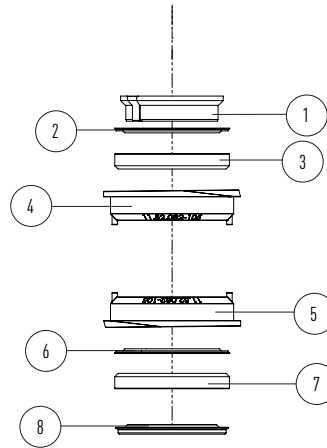

BIKES

JAM PP2204, PP2103
THRON ² , THRON ² EQP PP2104, PP2009
JARIFA ² PP2209
AVENTURA ² PP2209, PP2404

HEADSET 02 ACROS 02

POS	PART #	PART NAME
01	ACROS PART	EXPANDER Ø 22,5 MM X 70 MM
02	ACROS PART	COMPRESSION RING
03	ACROS PART	IPS UPPER SEAL
04	ACROS PART	AC4252R1-45-45-2RS
05	ACROS PART	IPS LOWER SEAL
06	ACROS PART	AC4052R2-45-45-2RS

BIKES

ATLAS C PP2208
ATLAS AL PP2105
IZALCO MAX PP1916

HEADSET 03 ACROS 03

POS	PART #	PART NAME
01	ACROS PART	COMPRESSION RING
02	ACROS PART	IPS UPPER SEAL
03	ACROS PART	AC4252R1-45-45-2RS
04	ACROS PART	BEARING CUP ZS56
05	ACROS PART	BEARING CUP ZS66
06	ACROS PART	IPS LOWER SEAL 1.8" OR 1.5"
07	ACROS PART	AC4660-45-45-2RS
08	ACROS PART	BASE PLATE WITH SEAL 1.8" OR 1.5"

BIKES

JAM2 7. SERIES PP2201

HEADSET 04 ACROS 04

POS	PART #	PART NAME
01	ACROS PART	COMPRESSION RING
02	ACROS PART	IPS UPPER SEAL
03	ACROS PART	AC4252R1-45-45-2RS
04	ACROS PART	ANGLE ADJUSTMENT CUP 0,6° Ø56 105 MM - SIZE S/M ANGLE ADJUSTMENT CUP 0,6° Ø56 115 MM - SIZE L ANGLE ADJUSTMENT CUP 0,6° Ø56 135 MM - SIZE XL
05	ACROS PART	ANGLE ADJUSTMENT CUP 0,6° Ø66 105 MM - SIZE S/M ANGLE ADJUSTMENT CUP 0,6° Ø66 115 MM - SIZE L ANGLE ADJUSTMENT CUP 0,6° Ø66 135 MM - SIZE XL
06	ACROS PART	IPS LOWER SEAL 1.8" OR 1.5"
07	ACROS PART	AC4660-45-45-2RS
08	ACROS PART	BASE PLATE WITH SEAL 1.8" OR 1.5"

BIKES

JAM [®] PP2305
JAM [®] PP2306
SAM [®] PP2301

HEADSET 05 ACROS 05

POS	PART #	PART NAME
01	ACROS PART	COMPRESSION RING
02	ACROS PART	IPS UPPER SEAL
03	ACROS PART	AC4252R1-45-45-2RS
04	ACROS PART	ANGLE ADJUSTMENT CUP 0,6° Ø56 105 MM - SIZE S/M ANGLE ADJUSTMENT CUP 0,6° Ø56 115 MM - SIZE L ANGLE ADJUSTMENT CUP 0,6° Ø56 135 MM - SIZE XL
05	ACROS PART	ANGLE ADJUSTMENT CUP 0,6° Ø56 105 MM - SIZE S/M ANGLE ADJUSTMENT CUP 0,6° Ø56 115 MM - SIZE L ANGLE ADJUSTMENT CUP 0,6° Ø56 135 MM - SIZE XL
06	ACROS PART	IPS LOWER SEAL 1.5"
07	ACROS PART	AC4052R2-45-45-2RS
08	ACROS PART	BASE PLATE WITH SEAL 1.5"