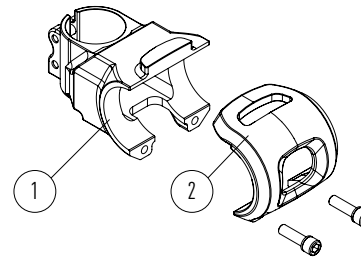

BIKES

ATLAS C | PP2208

ATLAS AL | PP2105

IZALCO MAX | PP1916

FOCUS C.I.S. 2.0 MTB STEM PLASTIC PARTS KIT

POS	PART #	PART NAME
01	385000900	AHEAD SCREW-M6X30
02	385020500	TOPCAP
03	250008600	STEM COVER
04	998019000	CABLE SPACER GOPRO
05	222001700	CABLE SPACER
06	385000600	SPACER 5 MM
07	385000500	SPACER 10 MM
08	250016200	HEADSET COVER
09	222001600	SPACER GOPRO
10	385010400	TOPCAP BOSCH MOUNT
11	998015700	BOSCH MOUNT
12	998017400	SHIMANO MOUNT

BIKES

JAM 6-S, JAM 8-S, THRON 6-S, THRON 6-S, JAM 7-S,
JAM 6-S, JAM 8-S, SAM 6-S, JAM SL, VAM SL

FOCUS C.I.S. 2.0 MTB STEM 40 MM

POS	PART #	PART NAME
01	250002600	C.I.S. 2.0 MTB STEM 40 MM
02	250008500	FACEPLATE

FOCUS C.I.S. 2.0 MTB STEM 50 MM

POS	PART #	PART NAME
01	250002700	C.I.S. 2.0 MTB STEM 40 MM
02	250008500	FACEPLATE

MTB ONE PIECE SL COCKPIT

POS	PART #	PART NAME
01	210002600	MTB ONE PIECE SL COCKPIT
02	222017800	PLASTIC CABLE CLIP - FRONT BRAKE
03	222017600	COVER PLUG FOR CARBON COCKPIT
04	390008000	SCREW FOR COVER PLUG
05	250028200	GOPRO MOUNT ONLY FOR CARBON COCKPIT