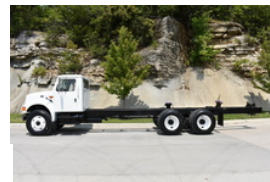

Custom Truck One Source

Kansas City, MO

Phone: (816) 558-7290

<https://www.customtruck.com/locations>

2002 International 4900

\$ 24,500

Stock RA215749 VIN 1HTSHAATX2H545467

Detailed Specification

Cab Type Regular Cab

Wheelbase 236