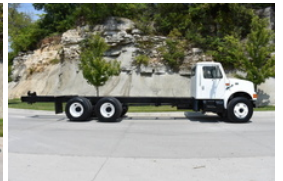

Custom Truck One Source

Kansas City, MO

Phone: (816) 558-7290

<https://www.customtruck.com/locations>

2002 International 4900

\$ 24,500

Stock RA215749 VIN 1HTSHAATX2H545467

Detailed Specification

Cab Type Regular Cab

Wheelbase 236