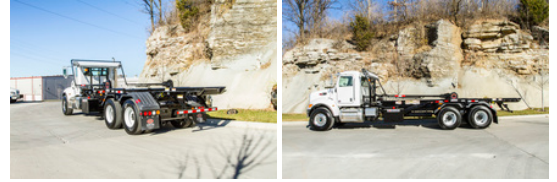

Custom Truck One Source

Tampa, FL

Phone: (561) 777-9950

<https://www.customtruck.com/locations>

Galbreath U5-OR-174 2020 Peterbilt 348

\$ 155,950

Stock NT30376 VIN 2NP3LJ0X2LM700383

Detailed Specification

Engine Make	Paccar	Engine HP	350
Engine Model	PX9	Transmission	Automatic
Axle Config	6x4	Meter Reading	32.0
FA Capacity	20000	Characteristic Type	Rolloff Truck
RA Capacity	46000		
Rear End Ratio	5.38		
Cab Type	Regular Cab		
Attached Body	U5-OR-174		
Wheelbase	262		