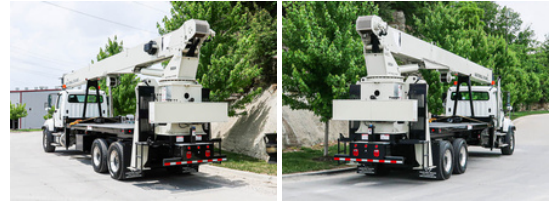

Custom Truck One Source

Kansas City, MO

Phone: (816) 558-7290

<https://www.customtruck.com/locations>

National NC9125A-WL 2020 Freightliner 114SD

Call for price

Stock NT27601 VIN 3ALMG3DV8LDLG2240

Detailed Specification

Engine Make	Detroit	Engine HP	450
Engine Model	DD13 D	Transmission	Manual
Axle Config	6x4	Meter Reading	259.0
FA Capacity	20000	Deck Length	18'
Front End Ratio	3.21	Characteristic Type	26 Ton Crane
RA Capacity	44000	Crane Rating	26 Ton
Rear End Ratio	3.90	Outriggers	Front O&D / Rear A-Frame
Cab Type	Regular Cab		
Attached Body	NC9125A-WL		
Wheelbase	294		