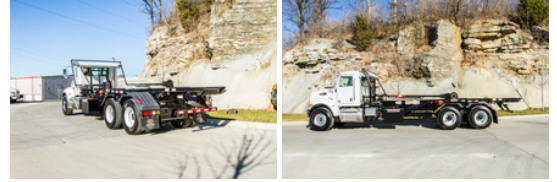

Custom Truck One Source

Atlanta, GA

Phone: (470) 415-8040

<https://www.customtruck.com/locations>

Galbreath U5-OR-174 2020 Peterbilt 348

\$ 155,950

Stock NT30370 VIN 2NP3LJ0X7LM700377

Detailed Specification

Engine Make	Paccar	Engine HP	350
Engine Model	PX9	Transmission	Automatic
Axle Config	6x4	Meter Reading	91.0
FA Capacity	20000	Characteristic Type	Rolloff Truck
RA Capacity	46000		
Rear End Ratio	5.38		
Cab Type	Regular Cab		
Attached Body	U5-OR-174		
Wheelbase	262		