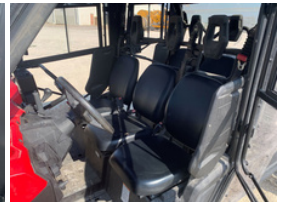

**Dump Bed 2015 YAMAHA Viking**

**\$ 13,250**

Stock H0121399 VIN 5Y4AM76Y2FA101209

**Detailed Specification**

<b>Engine Make</b>	Yamaha	<b>Meter Reading</b>	967.0
<b>Engine Model</b>	Gas	<b>Characteristic Type</b>	UTV
<b>Axle Config</b>	4x4		
<b>Cab Type</b>	Crew Cab		
<b>Attached Body</b>	Dump Bed		
<b>Wheelbase</b>	115.6		