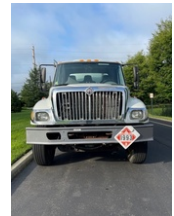

Hutchinson MC306 2004 International 7400

\$ 89,900

Stock RA218216 VIN 1HTWGAAT54J023653

Detailed Specification

Engine Make	IHC	Engine HP	250
Engine Model	DT466	Meter Reading	49352.0
Axle Config	6x4	Characteristic Type	Refined Fuel 4000+
FA Capacity	16000		
RA Capacity	40000		
Rear End Ratio	4.33		
Cab Type	Regular Cab		
Attached Body	MC306		
Wheelbase	236		