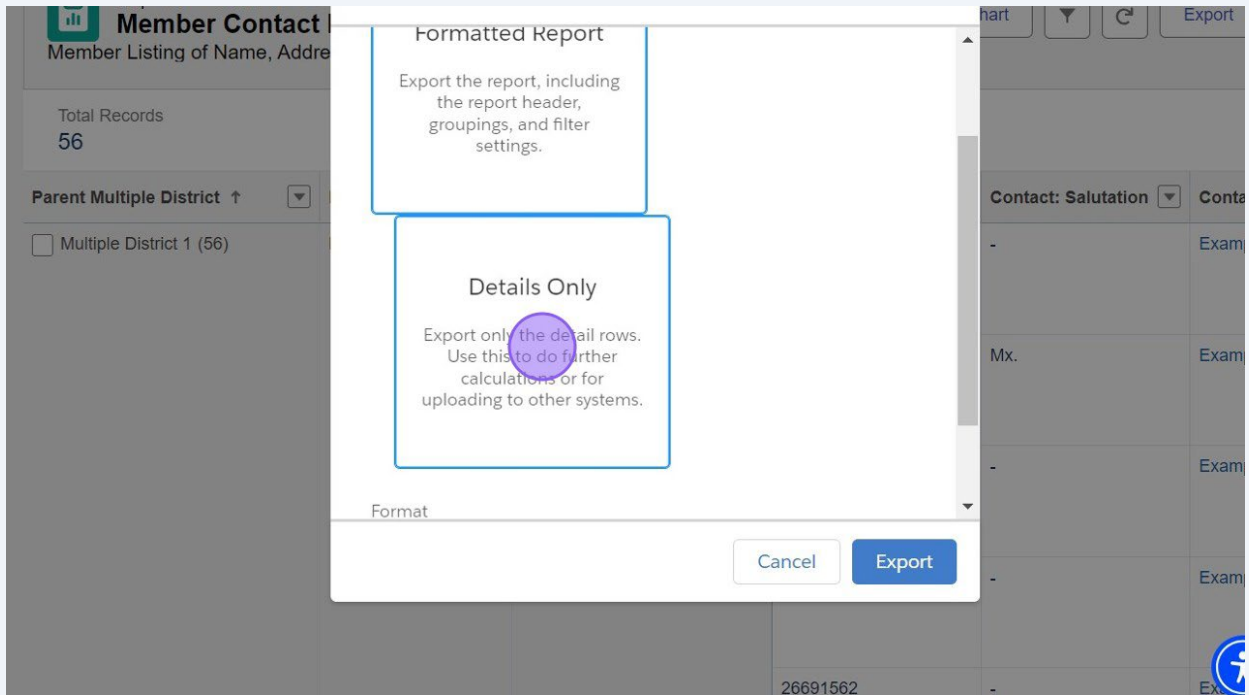

提示！為了與多數試算表程式達到最佳相容性，請選擇「僅限詳細資料」和 .xlsx 格式。

1

點選「僅輸出詳細資料行。用此來進一步運算或上傳到其他系統中。」點選「格式化報表」可保留分組、小計和總計。