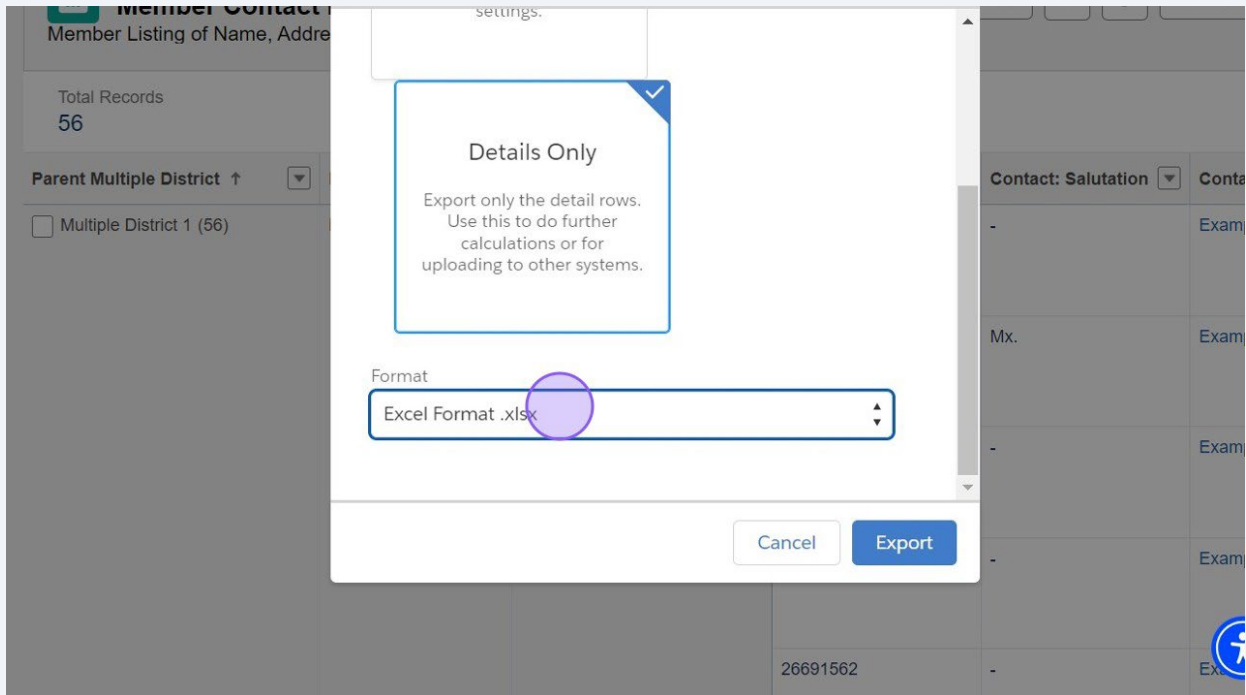

提示！為了與多數試算表程式達到最佳相容性，請選擇「僅限詳細資料」和 .xlsx 格式。

1

點選「僅輸出詳細資料行。用此來進一步運算或上傳到其他系統中。」點選「格式化報表」可保留分組、小計和總計。

1

點此下拉式清單並選擇 **.xlsx** 格式，以取得相容性最佳的格式。其他格式選項包含：逗號分隔的 **.csv**；舊版 Excel **.xls**

12

點選「輸出」

13 瀏覽器會在下載完成後顯示。

The screenshot shows the Lion Portal interface with a report titled "Officer Contact Information" displayed. A file download menu is open, showing a list of files including "Officer Contact Information-2024-09-08-10-30-40.xls", "ScribeHow Example - ClubLevel-ReportDataFromTheLionPortal_.pdf", "Attachments_2024-08-09.zip", "ScribeHow Example - UploadingImagesforClubServiceActivities.pdf", "Wine Basket For Auction-005Ns00001kZgXIAU-ai44pftu.jpg", and "Scribe_3.3.5 (3).msi". The report table below the menu is partially visible.