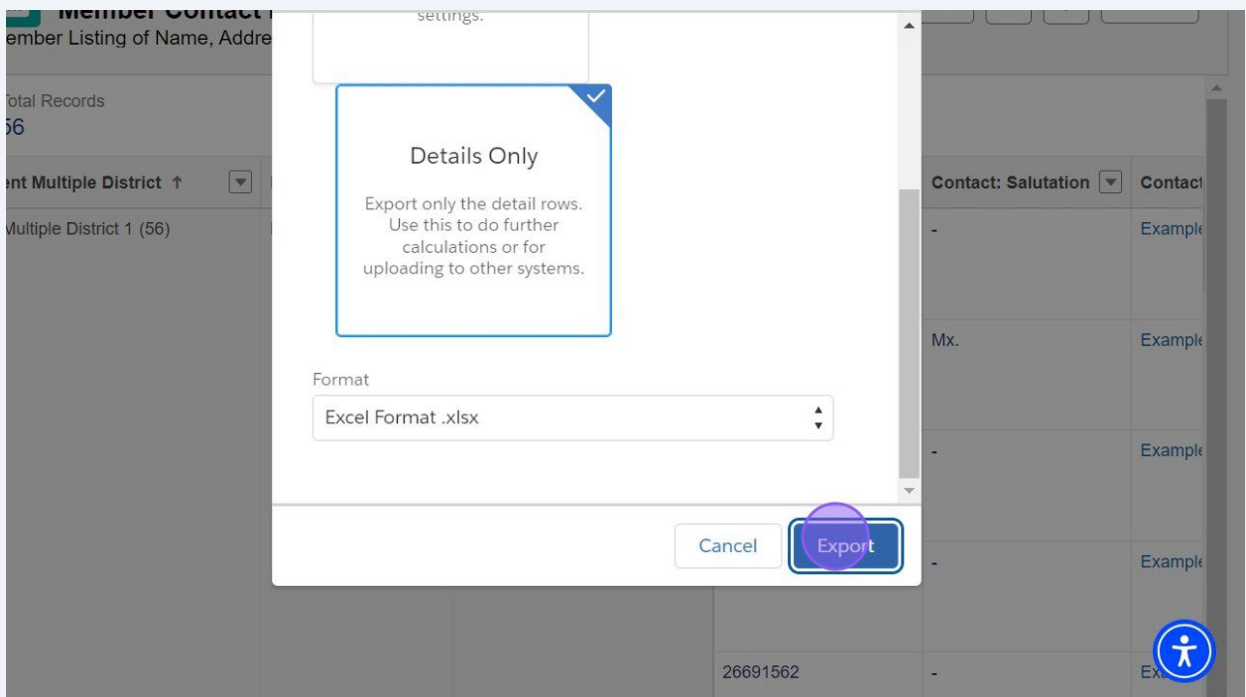

提示！為了與多數試算表程式達到最佳相容性，請選擇「僅限詳細資料」和 .xlsx 格式。

1

點選「僅輸出詳細資料行。用此來進一步運算或上傳到其他系統中。」點選「格式化報表」可保留分組、小計和總計。

1

點此下拉式清單並選擇 **.xlsx** 格式，以取得相容性最佳的格式。其他格式選項包含：逗號分隔的 **.csv**；舊版 Excel **.xls**

12

點選「輸出」

13 瀏覽器會在下載完成後顯示。

The screenshot shows the Lion Portal interface with a report titled "Officer Contact Information" displayed. A file download menu is open, showing a list of files including "Officer Contact Information-2024-09-08-10-30-40.xls", "ScribeHow Example - ClubLevel-ReportDataFromTheLionPortal_.pdf", "Attachments_2024-08-09.zip", "ScribeHow Example - UploadingImagesforClubServiceActivities.pdf", "Wine Basket For Auction-005Ns00001kZgXIAU-ai44pftu.jpg", and "Scribe_3.3.5 (3).msi". The report table below the menu is partially visible.