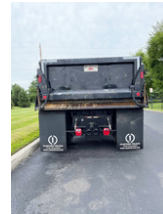

### Detailed Specification

|                       |             |                            |                  |
|-----------------------|-------------|----------------------------|------------------|
| <b>Engine Make</b>    | Cummins     | <b>Engine HP</b>           | 240              |
| <b>Engine Model</b>   | ISC D       | <b>Transmission</b>        | Automatic        |
| <b>Axle Config</b>    | 4x2         | <b>Meter Reading</b>       | 131710.0         |
| <b>FA Capacity</b>    | 12000       | <b>Characteristic Type</b> | Dump Truck 10' < |
| <b>RA Capacity</b>    | 21000       | <b>Dump Body Length</b>    | 10               |
| <b>Rear End Ratio</b> | 5.29        |                            |                  |
| <b>Cab Type</b>       | Regular Cab |                            |                  |
| <b>Attached Body</b>  | Ox Maverick |                            |                  |
| <b>Wheelbase</b>      | 152         |                            |                  |
| <b>Tarp</b>           | Electric    |                            |                  |