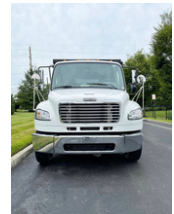

## Ox Maverick 2010 Freightliner M2106

\$ 46,500

Stock UT44495 VIN 1FVACXBS8ADAU9791

### Detailed Specification

|                       |             |                            |                  |
|-----------------------|-------------|----------------------------|------------------|
| <b>Engine Make</b>    | Cummins     | <b>Engine HP</b>           | 240              |
| <b>Engine Model</b>   | ISC D       | <b>Transmission</b>        | Automatic        |
| <b>Axle Config</b>    | 4x2         | <b>Meter Reading</b>       | 131710.0         |
| <b>FA Capacity</b>    | 12000       | <b>Characteristic Type</b> | Dump Truck 10' < |
| <b>RA Capacity</b>    | 21000       | <b>Dump Body Length</b>    | 10               |
| <b>Rear End Ratio</b> | 5.29        |                            |                  |
| <b>Cab Type</b>       | Regular Cab |                            |                  |
| <b>Attached Body</b>  | Ox Maverick |                            |                  |
| <b>Wheelbase</b>      | 152         |                            |                  |
| <b>Tarp</b>           | Electric    |                            |                  |