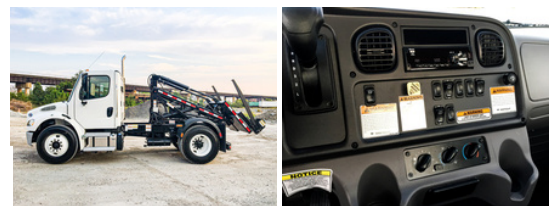

## Galbreath CH8000R 2019 Freightliner M2106

**\$ 99,534**

Stock NT22730 VIN 1FVACWFD1KHKS6775