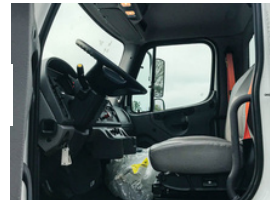

2022 Freightliner M2106

Call for price

Stock NT49695 VIN 3ALHCYFE4NDF8976

Detailed Specification

Engine Make	Cummins	Engine HP	360
Engine Model	L9 D	Transmission	Automatic
Axle Config	6x4	Meter Reading	null
FA Capacity	20000	Characteristic Type	Class 8 Chassis
Front End Ratio	0.00		
RA Capacity	40000		
Rear End Ratio	5.29		

Cab Type Regular Cab

Wheelbase 207