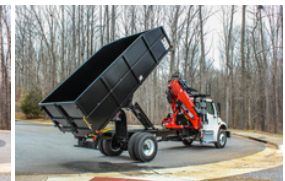

DISCLAIMER: Price quoted includes any applicable FET. Quoted price is Ex Works and does not include any freight / delivery charges, sales tax, titling fees, or registration fees. Specifications are believed to be correct but may contain errors and/or omissions. Pictures are representative and may not be identical. Description and Images © Custom Truck One Source